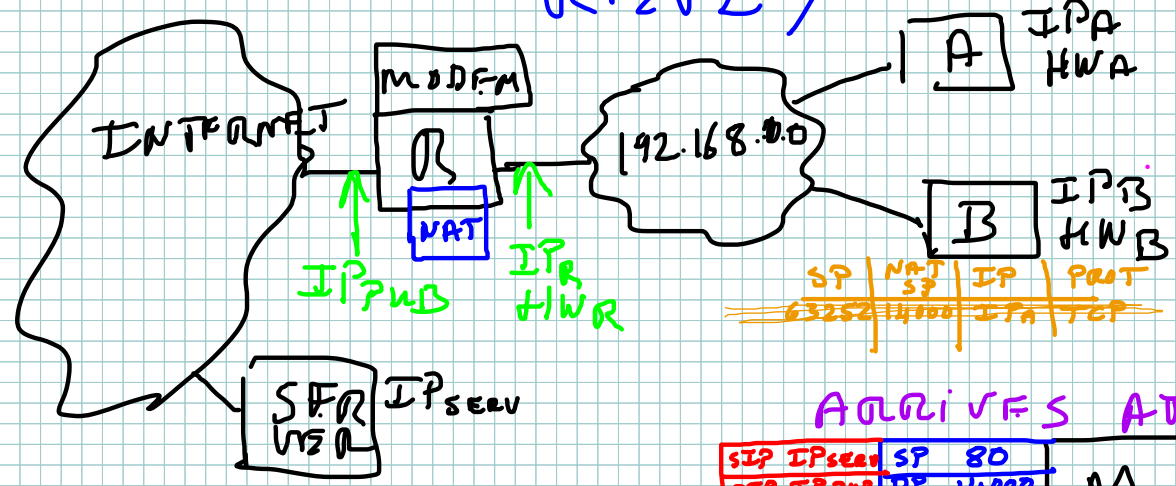

REQUEST

? SEQ NO HDR

SIP	IPA	SP	63252	M
DP	IPserv	DP	80	
CS		CS		

HWR	SIP	IPA	SP	63252	M
HWA	DP	IPserv	DP	80	
	CS		CS		

NAT STARTS

SIP	IPpub	SP	14100	M
DP	IPserv	DP	80	
CS		CS		

SIP	IPpub	SP	14100	M
DP	IPserv	DP	80	
CS		CS		

REPLY

SP	NAT SP	IP	PORT
63252	14000	ITA	TCP

ARRIVES AT R

SIP	IPserv	SP	80	M
DIP	IPpub	DP	14000	
		CS		

NAT

SIP	IPserv	SP	80	M
DIP	ITA	DP	63252	
		CS		

HWA	ITA	IPserv	SP	80	M
HWR	DIP	ITA	DP	63252	
			CS		