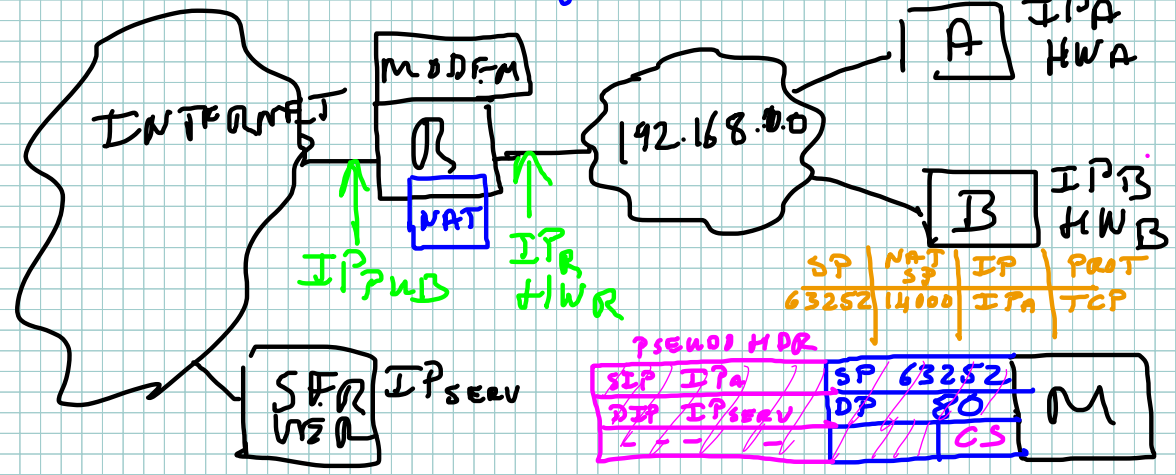

REQUEST

? SEQ NO HDR

SIP	IPA	SP	63252	M
DP	IPserv	DP	80	
CS		CS		

HWR	SIP	IPA	SP	63252	M
HWA	DP	IPserv	DP	80	
	CS		CS		

NAT STARTS

SIP	IPpub	SP	14100	M
DP	IPserv	DP	80	
CS		CS		

SIP	IPpub	SP	14100	M
DP	IPserv	DP	80	
CS		CS		

REPLY

SP	NAT SP	IP	PORT
63252	14000	ITA	TCP

ARRIVES AT R

SIP	IPserv	SP	80	M
DIP	IPpub	DP	14000	
		CS		

NAT

SIP	IPserv	SP	80	M
DIP	ITA	DP	63252	
		CS		

HWA	ITA	IPserv	SP	80	M
HWR	DIP	ITA	DP	63252	
			CS		